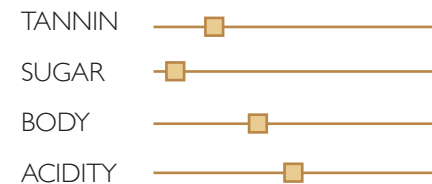

The Grapes

Bowers Harbor Red is a bit like our version of goulash: everything but the kitchen sink. We take a little of this and a little of that in terms of red varieties and blend until we're happy with the result. Two of the varieties are European vinifera: Cabernet Franc and Merlot. Then we add four French hybrids: Foch, Chancellor, Chambourcin, and Marquette. And voila: Bowers Harbor Red is born!

TECHNICAL DATA

Varietal: Cabernet Franc, Merlot, Foch,
Chancellor, Chambourcin, Marquette

Vintage: Non-vintage

Appellation: Michigan

Case Production: 850

pH/Residual Sugar: 0%

ABV: 12%

TASTING NOTES

Soft notes of red cherry and cranberry melt into hints of red currant, plum and pepper on the finish.

How to taste:

- 1 Look at the appearance:

- 2 Identify aromas and flavors

- 3 Determine the profile

- 4 What to Pair It With!