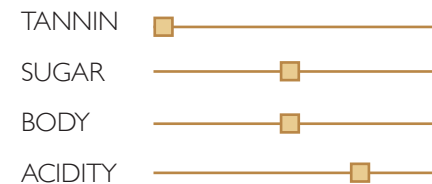

#### How to taste:

- 1 Look at the appearance:

- 2 Identify aromas and flavors

- 3 Determine the profile

- 4 What to Pair It With!

The bright fruit and enticing acidity of this Riesling beg to pair with French raclette with honey and dried figs; red Thai curry over rice; or spicy hot wings..